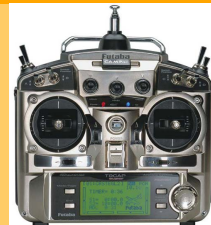

Radiocommande 9C Super 41 MHz

509,00€

Longueur 190,0 mm
Largeur 175,0 mm
Hauteur 70,0 mm
Poids 700,0 g

Futaba (01000150A)